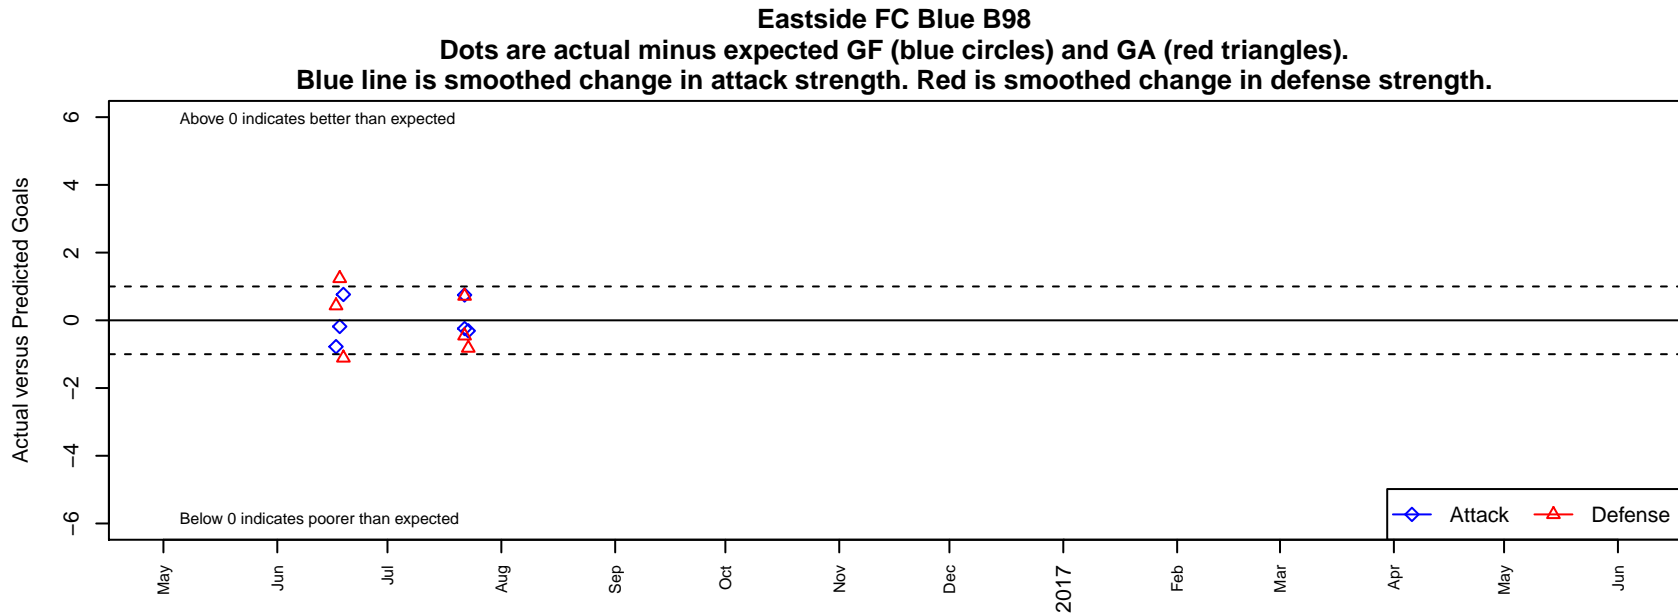

Eastside FC Blue B98

Eastside FC
Preston, WA
B98 total strength=1425
attack=4.81 defense=15.88
notes= Savette 2015-6

alt names used:
EASTSIDE FC B98 BLUE – SAVETTE (WA)
EASTSIDE FCB98 BLUE – SAVETTE

Venues played:
2016 Snohomish United Invit Gold
2016 Oswego Nike Cup Super Group Silver U1